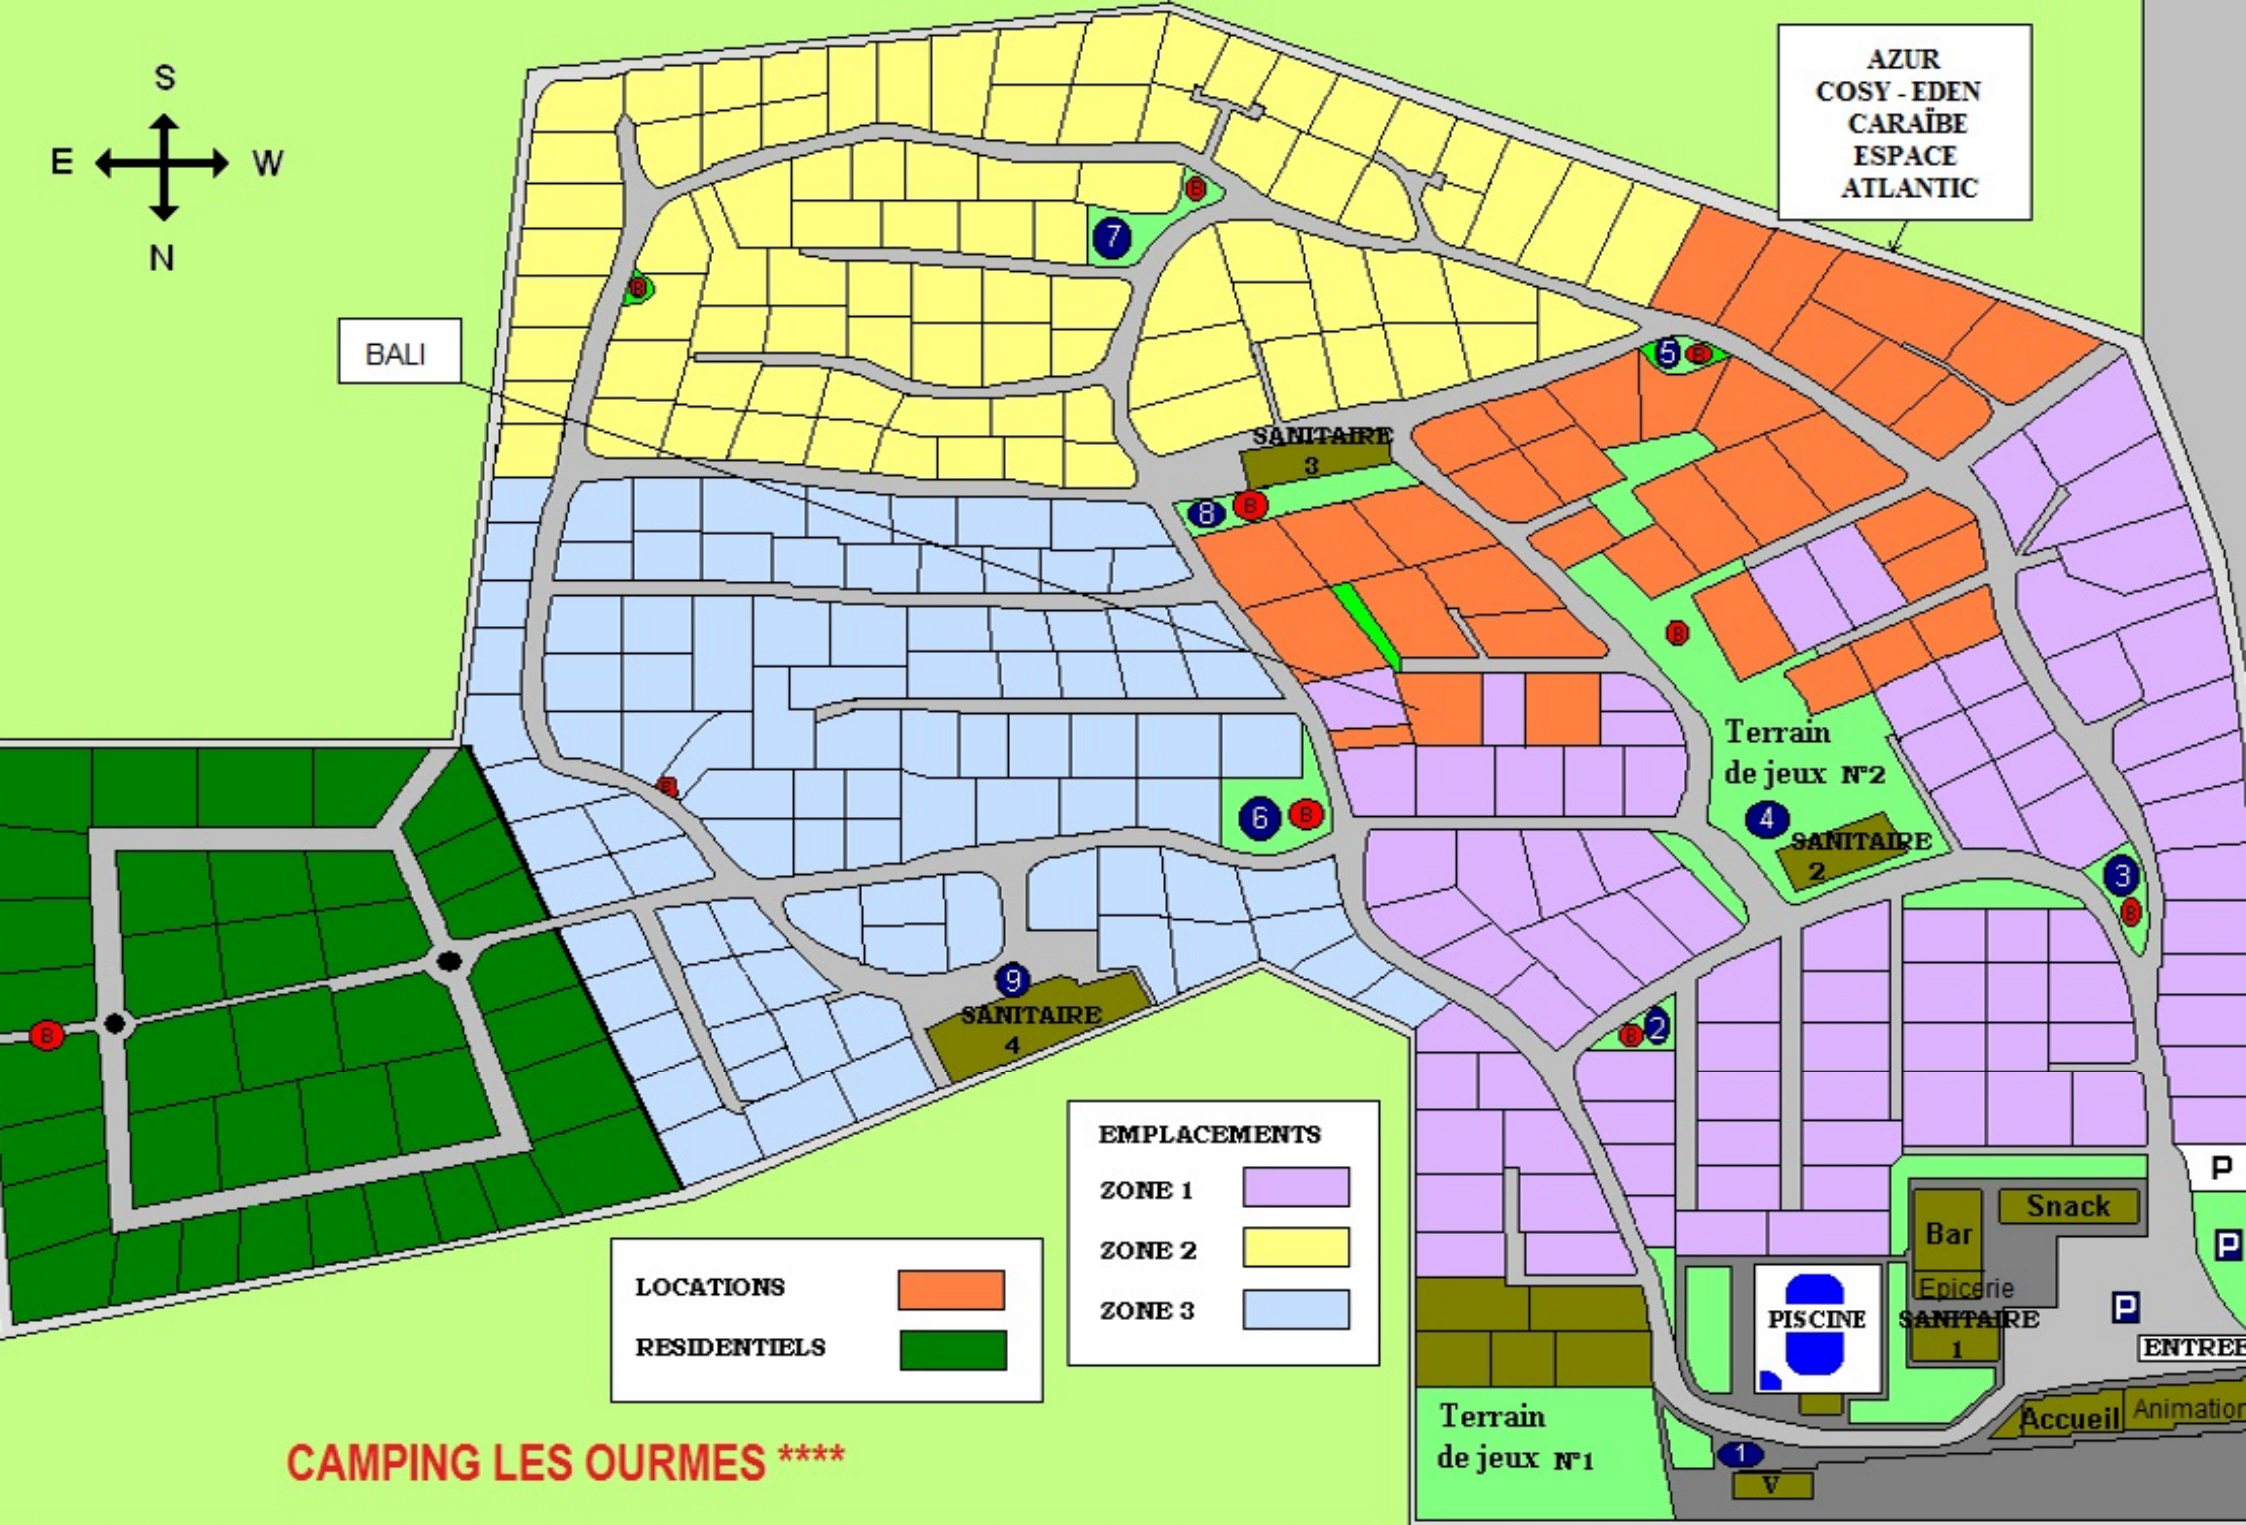

BALI

AZUR
COSY - EDEN
CARAÏBE
ESPACE
ATLANTIC

LOCATIONS
RESIDENTIELS

EMPLACEMENTS
ZONE 1
ZONE 2
ZONE 3

CAMPING LES OURMES ****

← DIRECTION HOURTIN VILLE - AVENUE DU LAC - DIRECTION HOURTIN-PORT →